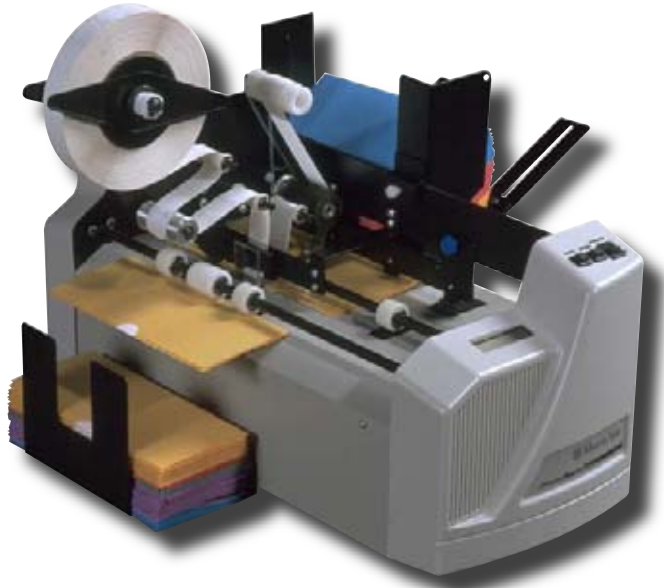

Martin Yale EX5100 Express Tabber

Product Information

Provided By

MyBinding.com®
When Image Matters.

Express Tabber

Model EX5100

Dimensions	20" x 21" x 17"
Weight	40 lbs.
UPC Code	0-11991-51000-3
Retail Price	

- Seals mail pieces with an adhesive tab to create mailings that comply with U.S. postal requirements
- Reduces cost of mailings by eliminating the need for envelopes
- Accepts rolls of up to 5,000 tabs
- Precision control of tab location
- Handles media 5" to 12" wide and up to 1/8" thick
- Process media at up to 7,500 pieces per hour
- Accepts 15/16" and 31/32" round and 7/8" square tabs with either friction or tractor fed backing