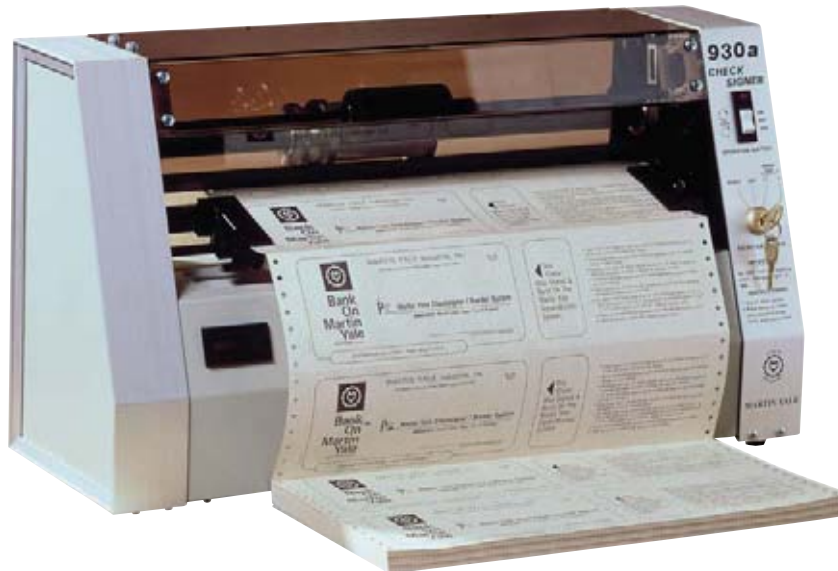

Martin Yale 930A Continuous Form Signer

Product Information

Provided By

MyBinding.com
When Image Matters.

Continuous Form Signer

Model 930A

Dimensions	23" x 7.625" x 12.625"
Weight	35 lbs.
UPC Code	0-11991-09300-1

- Locking security system with single key access
- Signs continuous form checks and document from 5 1/2" to 16 1/2" wide and either 3 1/2" or 7" long
- Handles up to 240 documents per minute
- Easy to use registration system
- Batch counter
- Last form shut-off
- Includes black ink roller, optional tri-color ink roller also available
- Signature plates are required for operation of this machine and must be ordered separately