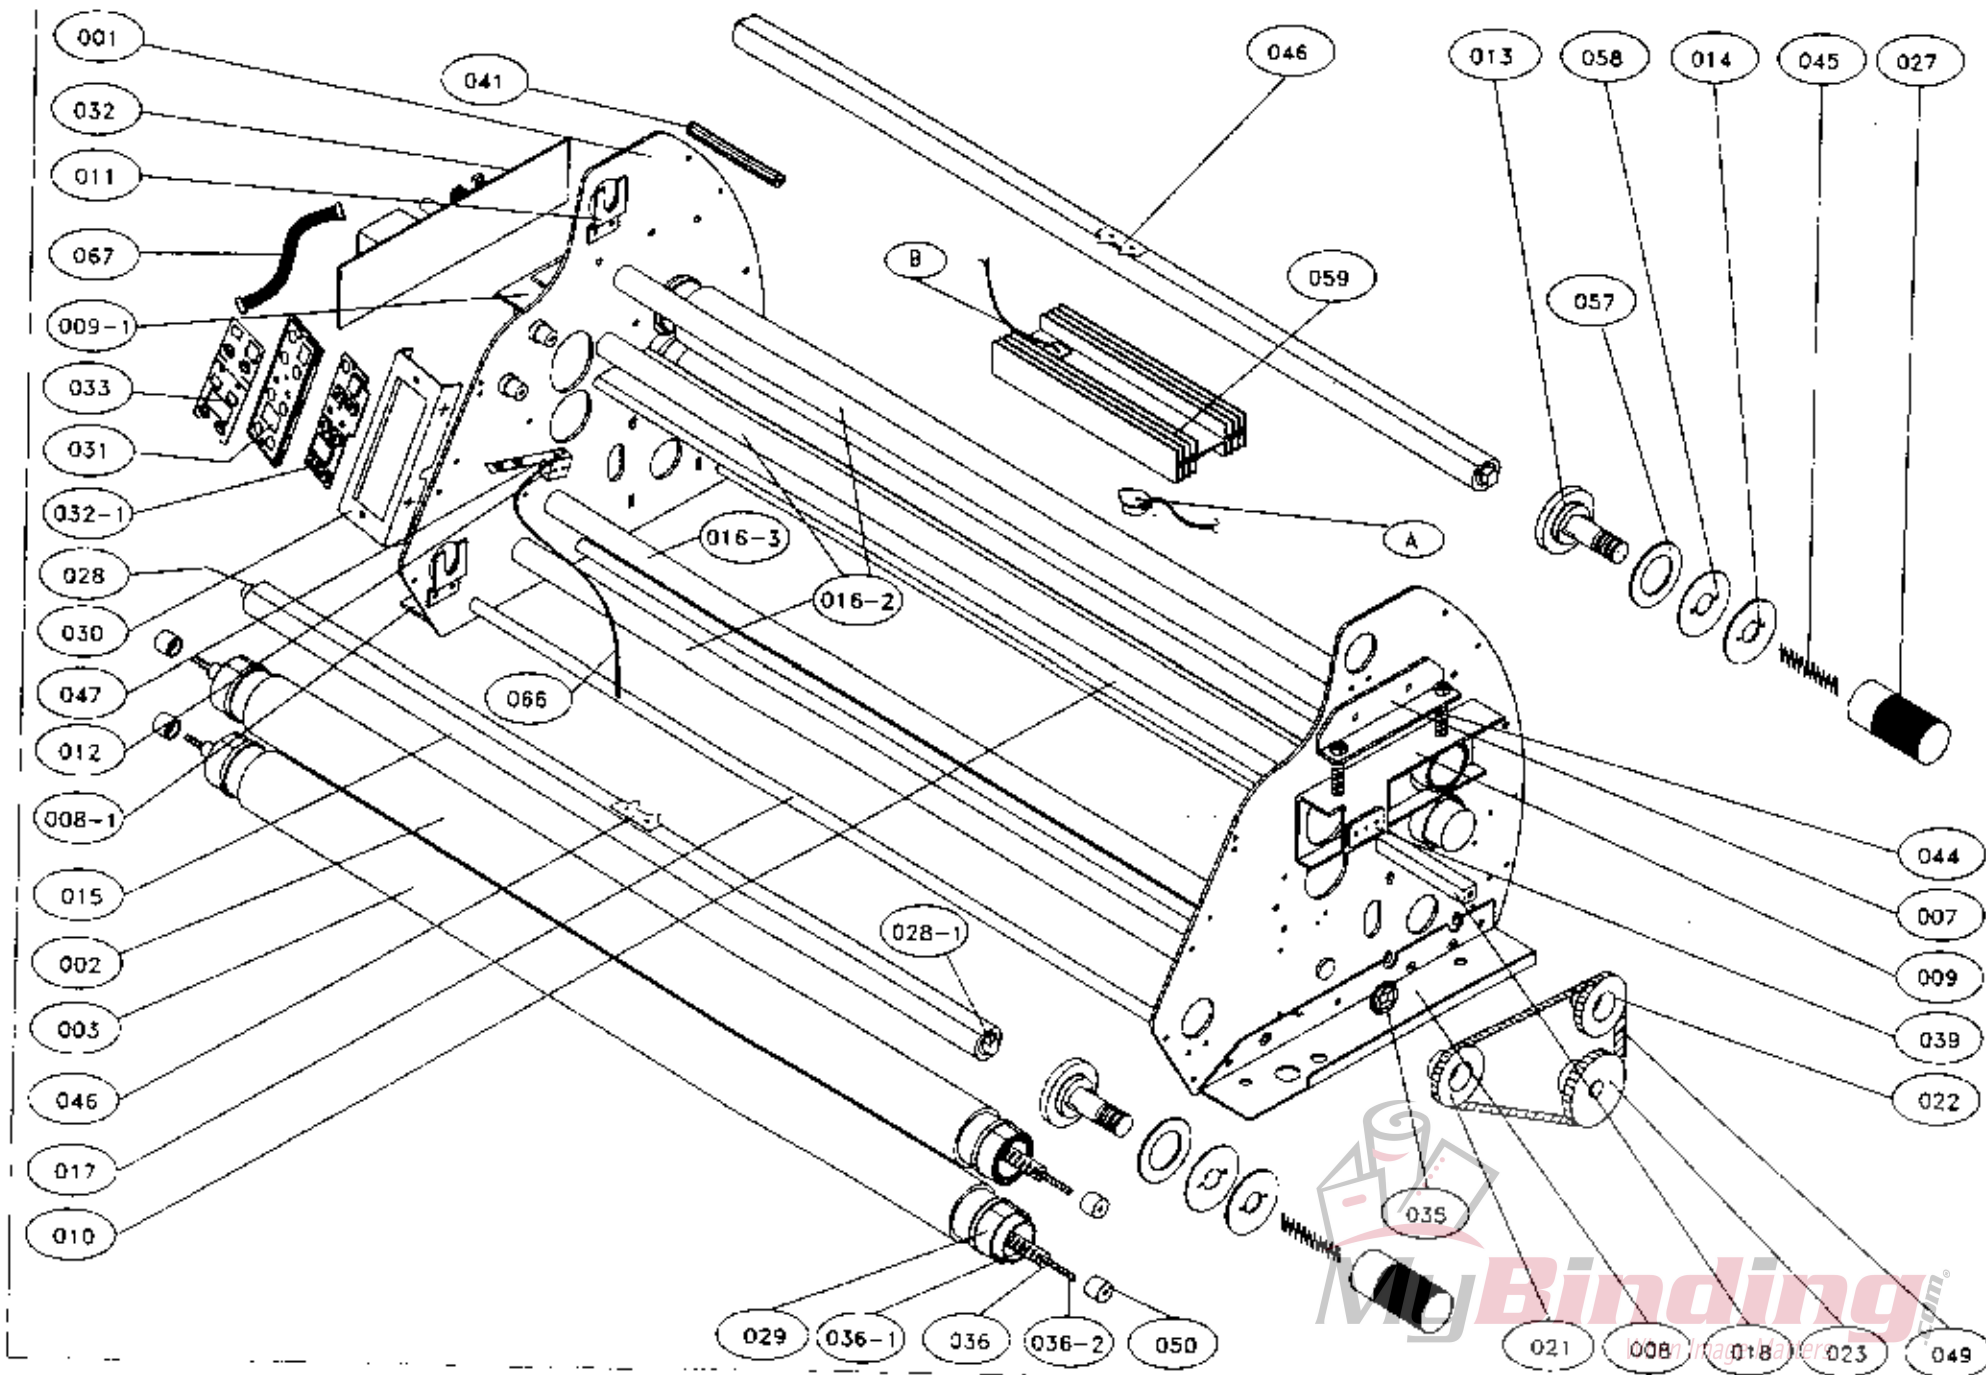

Tamerica TCC2700 Roll Laminator

Parts List

Provided By

MyBinding.com
When Image Matters.

TCC-2700 LAMINATOR PART MANUAL

DATE: 1/18/2006

DRAWING NO	PART NO	DESCRIPTION	DRAWING NO	PART NO	DESCRIPTION
001	RLM-1	RACKET	028	RLM-24	FIXED BUSH
002	RLM-2	TOP ROLLER	028-1	RLM-24-1	FIXED BUSH
003	RLM-2A	BOTTOM ROLLER	029	RLM-25	CU BUSH
004	RLM-3	GUIDE PLATE	029-1	RLM-25-1	BUSH
005	RLM-4	FIXED PLATE	030	RLM-26	PANNEL RACK
006	RLM-5	DC MOTOR	031	RLM-27	CONTROL PANEL
007	RLM-6	PRESS PLATE	032	RLM-27-1	PCB
008	RLM-7	POWER RACKET (R)	032-1	RLM-27-2	LED PCB
008-1	RLM-7-1	POWER RACKET (L)	033	RLM-28	AL PLATE
009	RLM-8	UPPER HEATER (R)	034	RLM-29	TRANSMIT PARTS
009-1	RLM-8-1	UPPER HEATER (L)	035	FD-39	BUSH
010	RLM-9	GUIDE PLATE	036	RLM-31	QUARTZ TUBE
011	RLM-10	FEEDING PLATE (L)	036-1	RLM-31-1	HEATER
012	3H1-D30	THERMO SET	036-2	3H1-P8-3B	FIXED SCREW
013	RLM-12	FEEDING PLATE (R)	037	RLM-32	HANDLE
014	RLM-13	PAD	038	RLM-33	FIXED PLATE
015	RLM-14	FEEDING ROLLER	039	3H1-P9	SILICON PAD
016-2	RLM-15A	EXPAND SHAFT	040	RLM-37	CLIP-PLATE A
016-3	RLM-15A-1	EXPAND SHAFT	040-1	RLM-38	CLIP-PLATE B
017	RLM-16	FIXED SHAFT	041	RLM-39	SPACER
018	RLM-17	ADJUSTMENT SHAFT	042	CB-3	GUIDE SCREW
019	RLM-18	REAR PLATE	043	B-6-3	GUIDE NUT
020	RLM-19	INNER COVER	044	RLM-42	SPRING
021	RLM-20-1	CHAIN GEAR	045	RLM-43	SPRING
022	RLM-20-2	CHAIN GEAR (A)	046	RLM-44	SPRING
023	RLM-20-3	CHAIN GEAR (B)	047	3H1-D33	THERMO PLATE
024	RLM-32-1	HANDLE	048	SB-4	FOOT PAD
025	RLM-21	FIXED PLATE	049	RLM-45	CHAIN
026	RLM-22	SIDE COVER (R)	050	RLM-46	QUARTZ TUBE CAP
026-1	RLM-22-1	SIDE COVER (L)	051	RLM-47	TRIMMER
027	RLM-23	ADJUST SHAFT	052	RLM-48	SWITCH

TCC-2700 ROLL-LAMINATOR

- 001
- 032
- 011
- 067
- 009-1
- 033
- 031
- 032-1
- 028
- 030
- 047
- 012
- 008-1
- 015
- 002
- 003
- 046
- 017
- 010

041

046

013

058

014

045