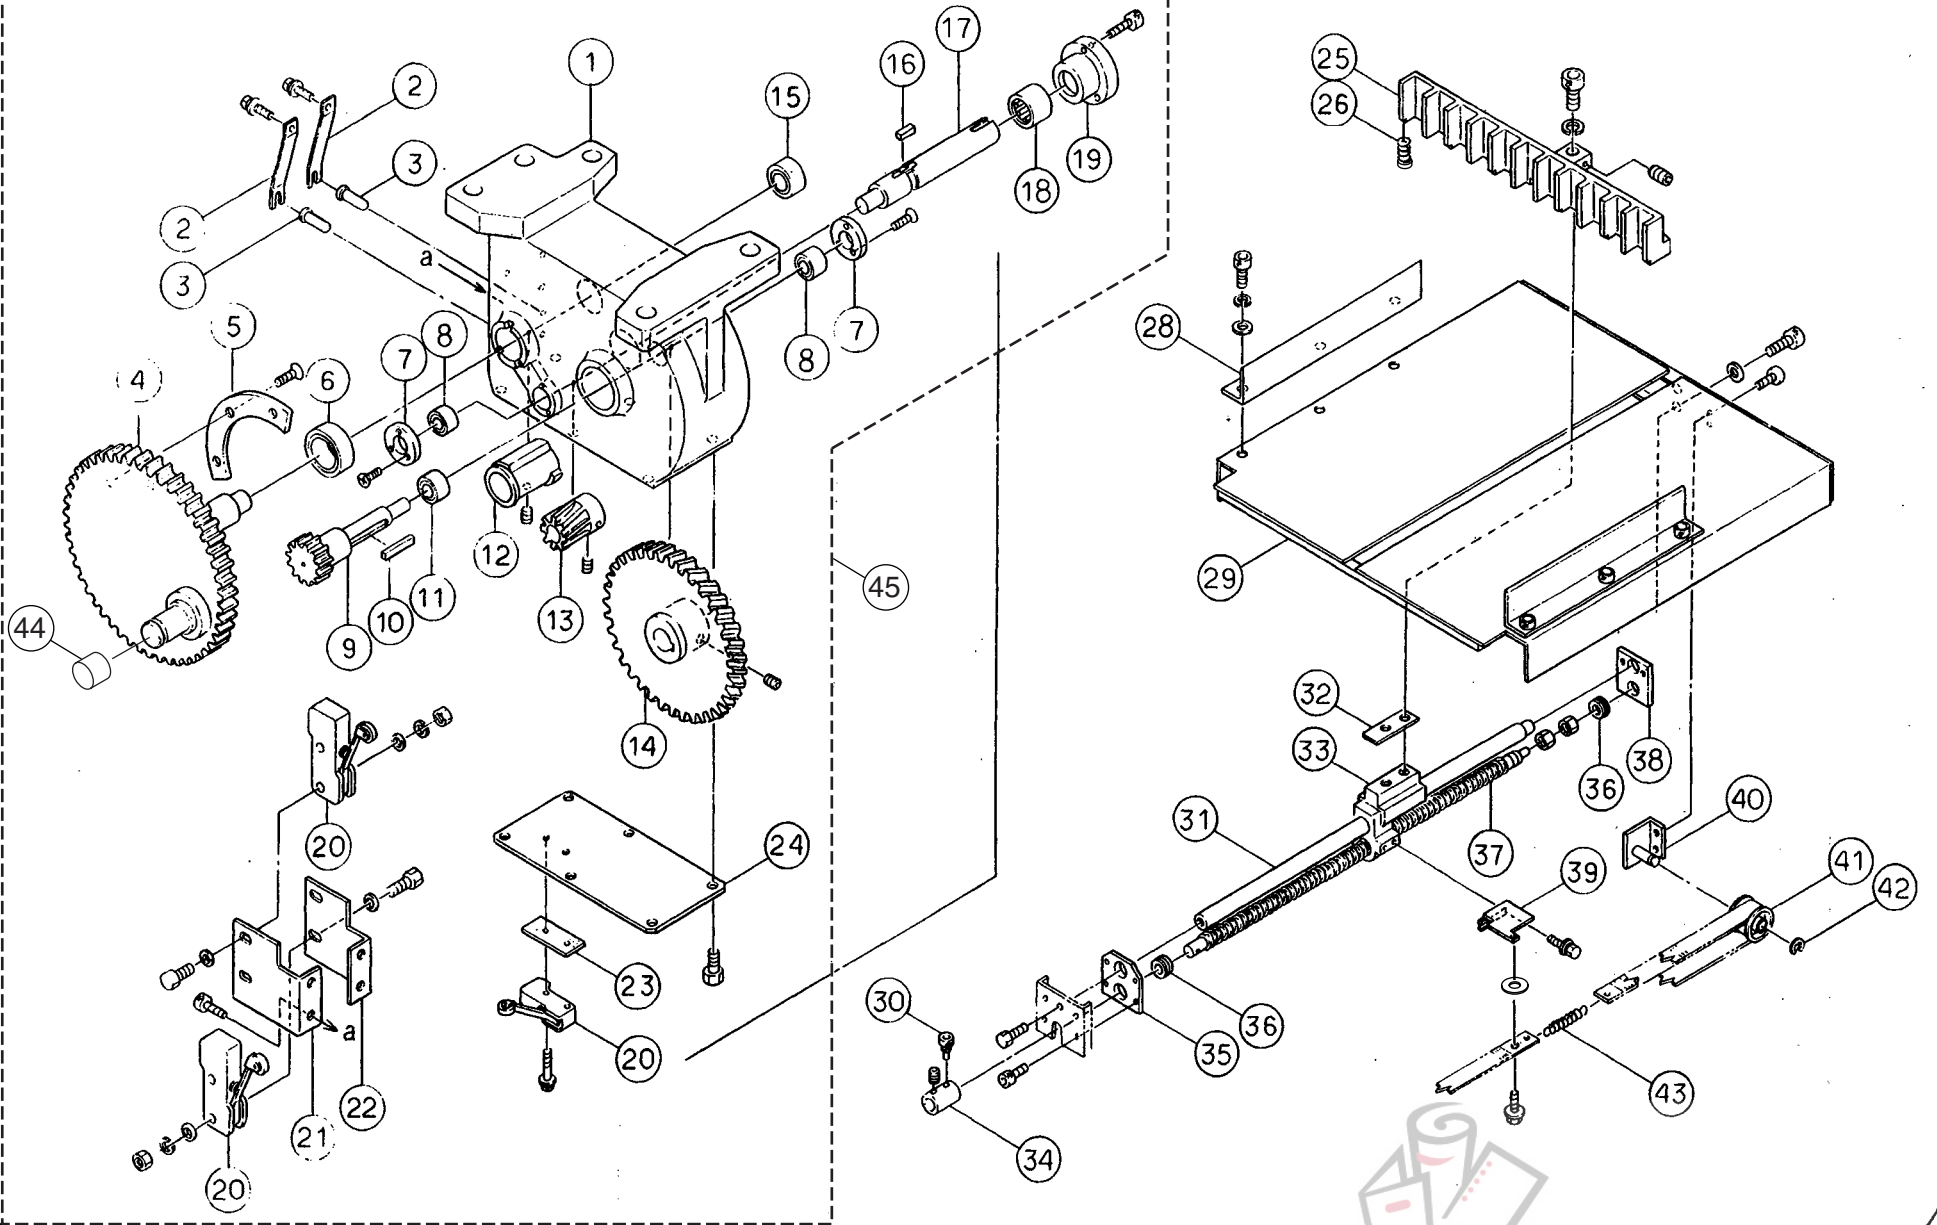

INDEX	Parts No.	Description	Qty	Price	S/N From	To	Remarks
1	M007162-07	HOUSING	1				
2	M007183-02	LEAF SPRING	2				
3	M007180-01	PUSH ROD	2				
4	M007171-00	CRANK GEAR	1				
5	M007184-01	DETECTION PLATE	1				
6	M007188-01	METAL	1				
7	M007186-02	FANGE	2				
8	4004548-00	METAL	2				
9	M007167-01	MID GEAR	1				
10	M007171-00	CRANK GEAR	1				
11	4004540-00	METAL	1				
12	M007178-03	CAM BASE	1				
13	M007166-01	INPUT GEAR	1				
14	M007168-02	MID GEAR	1				
15	4004549-00	METAL	1				
16	M007169-00	KEY	1				L=30
16	M007170-00	KEY	1				L=17
17	M007165-01	SHAFT	1				
18	F-25200H	BEARING	1				
19	M007175-01	METAL HOLDER	1				
20	4004354-00	SWITCH	3				
21	M007181-00	HOLDER(RH)	1				
22	M007182-00	HOLDER(LH)	1				
23	M007185-00	INSULATOR	1				
24	M007176-01	COVER	1				
25	M007199-02	BACK GAUGE	1				
26	M001829-04	BLOCK	1				
28	M007210-03	SIDE GAUGE	1				
29	M007189-00	BACK TABLE	1				
30	M007211-00	SCREW	1				
31	M007202-03	GUIDE BAR	1