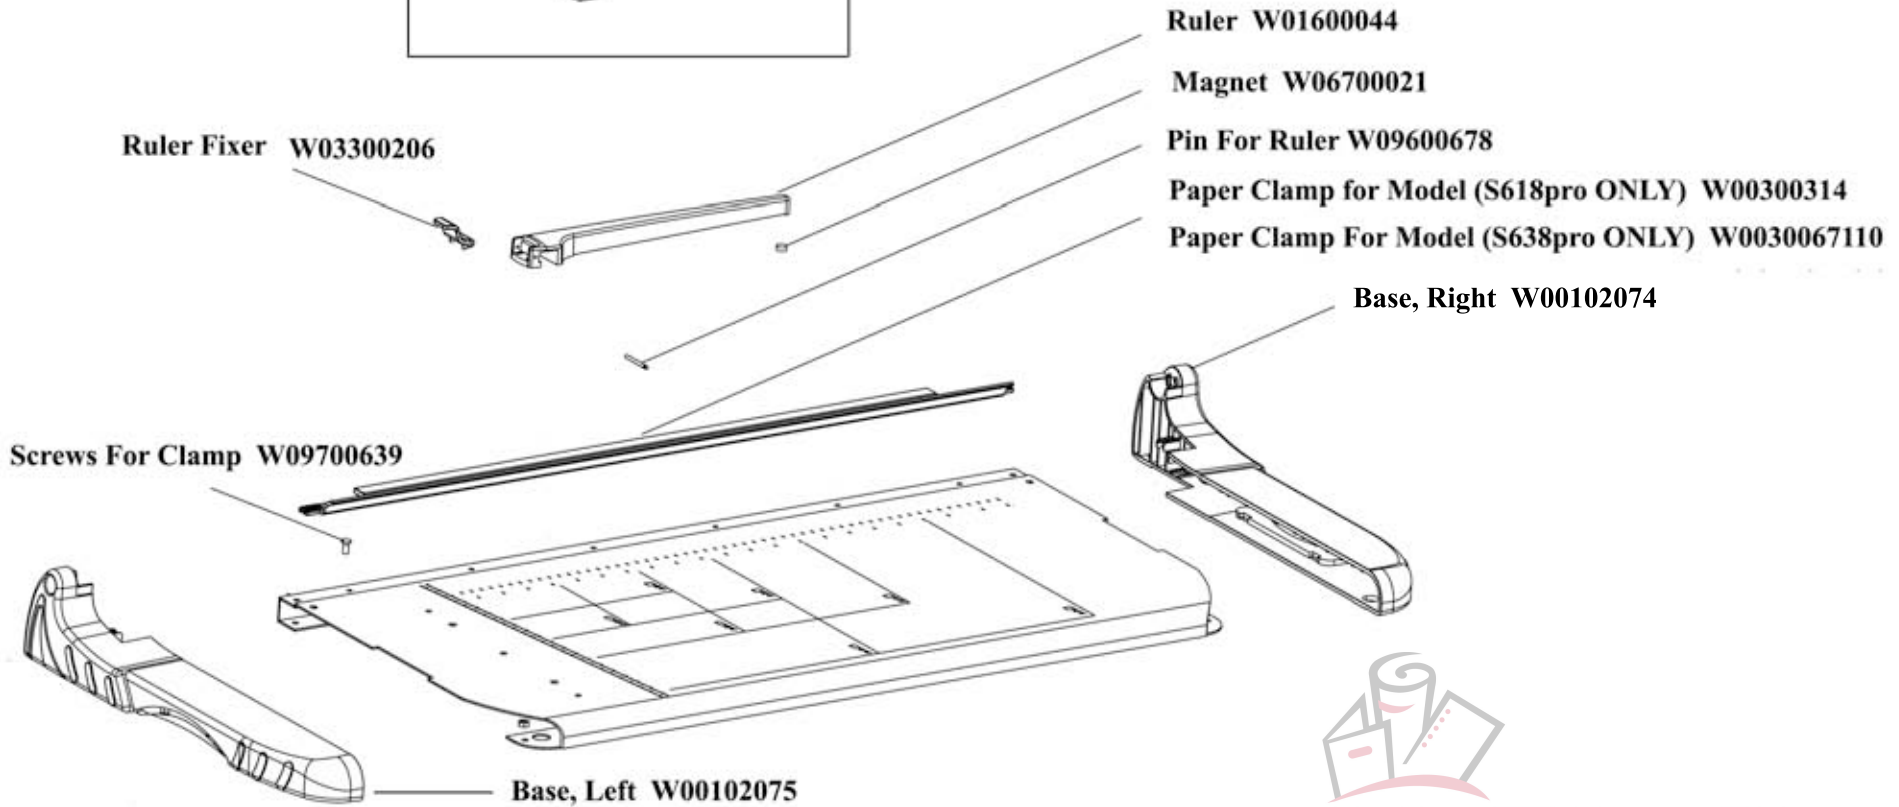

SmartCut S618Pro/S638Pro Rotary Trimmer

Parts List

Provided By

MyBinding.com®
When Image Matters.

SmartCut Rotary Precision Trimmers Model S618pro & Model S638pro Parts List

Complete Cutter Assembly 1690060
Individual Parts Are Not Available.