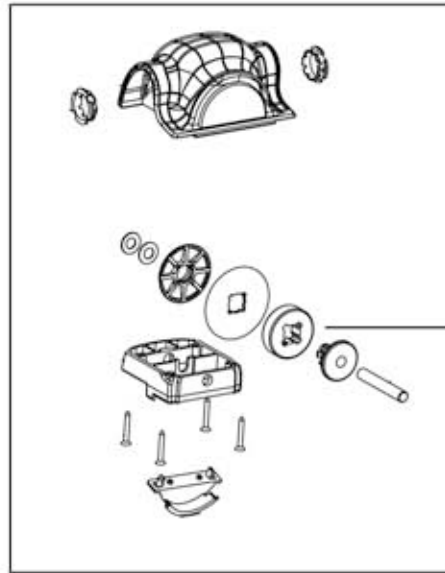

SmartCut S618Pro/S638Pro Rotary Trimmer

Parts List

Provided By

MyBinding.com®
When Image Matters.

SmartCut Rotary Precision Trimmers Model S618pro & Model S638pro Parts List

Complete Cutter Assembly 1690060
Individual Parts Are Not Available.

NOTE: Part numbers listed are the only items for purchase.

When Image Matters.

We Have it All...

MyBinding.com *When Image Matters.*

Guaranteed Lowest Prices on an
Endless Selection of Binding Systems, Laminators,
Paper Shredders, Supplies and Accessories.