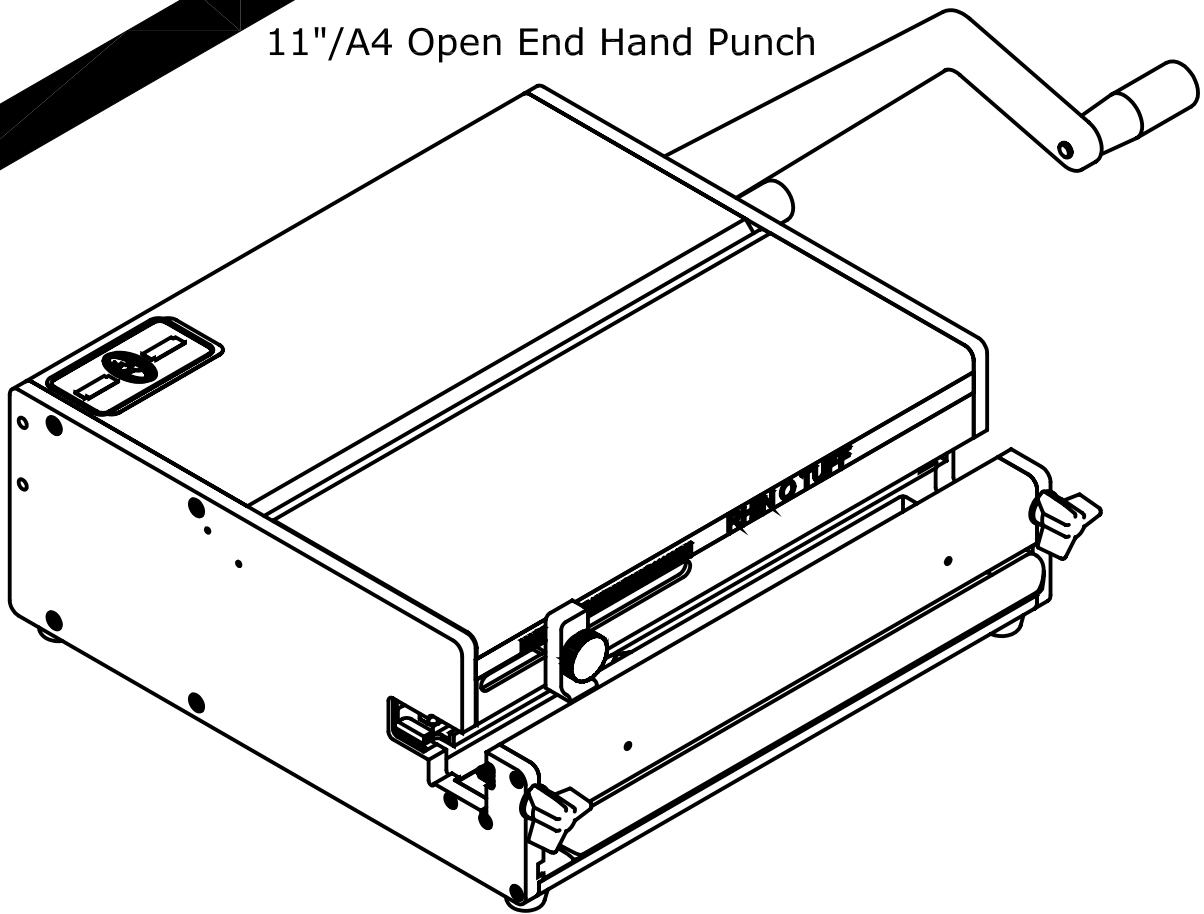

PDI Performance Design Inc.

4800 PARTS BOOK

11"/A4 Open End Hand Punch