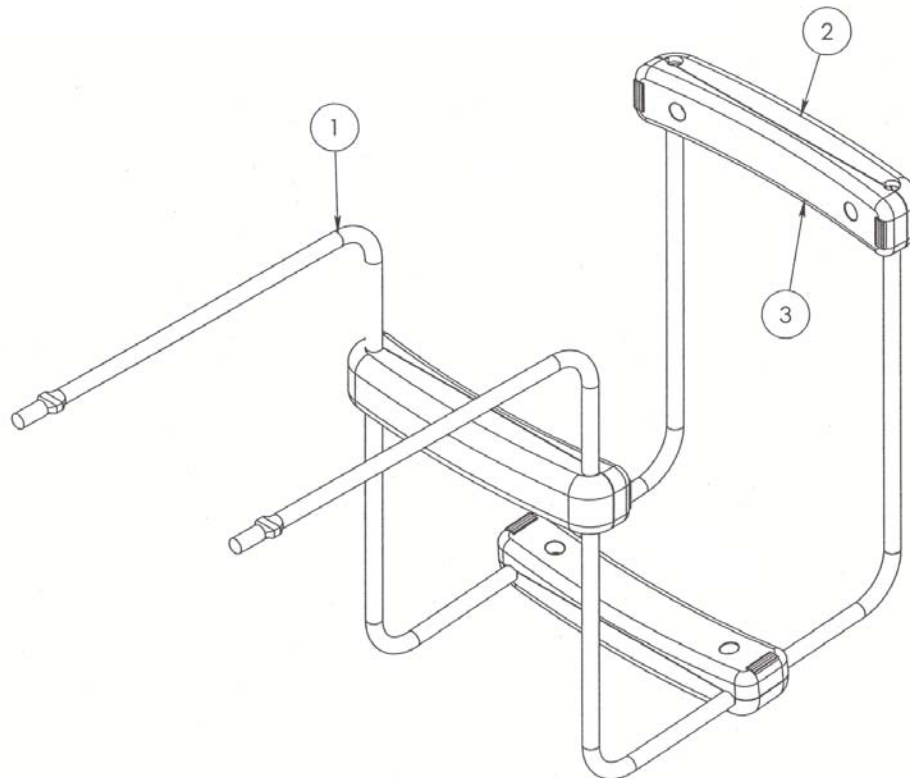

Martin Yale P7200 Paper Folding Machine

Parts List

Provided By

MyBinding.com®
When Image Matters.

Premier

P7200 Parts List (All Units)

ITEM NO.	QTY.	PART #	DESCRIPTION
19	1	MRO720051	1st Fold Table Ass'y
20	1	MRO720052	2nd Fold Table Assembly
23	1	MRO720037	Right Cover (with switch)
24	1	MRO720069	O-Ring
25	1	MRO720038	Left Side Cover
26	1	MRO720058	Top Cover
34	1	MRO720011	Stack Tray Conn. Set
35	1	MRO720008	Power Switch
36	1	M-S045198	Power Transformer

ITEM NO.	QTY.	PART NO.	DESCRIPTION
1	2	MRO720091	STACK TRAY WIRE FORM
2	3		COVER, STABILIZER
3	3		BACK, STABILIZER
4	6		6-20x3/8 SELF TAPPING

ITEM NO.	QTY.	PART NO.	DESCRIPTION
1	1		SHAFT, FEED ROLL
2	1	MRO720085	FEED TIRE ASSEMBLY
3	1	MRO720082	CLUTCH SPRING
4	2		E-CLIP, 12 MM

ITEM NO.	QTY.	PART NO.	DESCRIPTION
1	1		ASSEMBLY, FEED TABLE
2	1		BRACKET, SEPARATOR
4	2	MRO720020	RETARDER BUTTON
5	1	MRO720009	PAPER GUIDE SET, COMPLETE
6	2	MRO720097	COMP SPRING
8	1	MRO720024	PAPER LIFT SPRING

ITEM NO.	QTY.	PART NO.	DESCRIPTION
1	1		1st FOLD TABLE
2	1	MRO720055	PAPER STOP BRACKET
3	1	MRO720056	PAPER STOP LOCK BAR
4	2	MRO720005	PAPER STOP KNOB

ITEM NO.	QTY.	PART NO.	DESCRIPTION
1	1		2nd FOLD TABLE
2	1	MRO720055	PAPER STOP BRACKET
3	1	MRO720056	PAPER STOP LOCK BAR
4	2	MRO720005	PAPER STOP KNOB