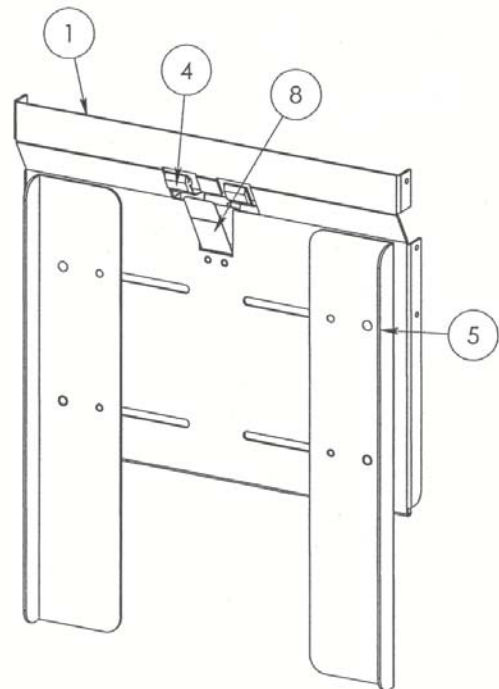

Martin Yale P7200 Paper Folding Machine

Parts List

Provided By

MyBinding.com®
When Image Matters.

Premier

P7200 Parts List (All Units)

ITEM NO.	QTY.	PART #	DESCRIPTION
19	1	MRO720051	1st Fold Table Ass'y
20	1	MRO720052	2nd Fold Table Assembly
23	1	MRO720037	Right Cover (with switch)
24	1	MRO720069	O-Ring
25	1	MRO720038	Left Side Cover
26	1	MRO720058	Top Cover
34	1	MRO720011	Stack Tray Conn. Set
35	1	MRO720008	Power Switch
36	1	M-S045198	Power Transformer

ITEM NO.	QTY.	PART NO.	DESCRIPTION
1	2	MRO720091	STACK TRAY WIRE FORM
2	3		COVER, STABILIZER
3	3		BACK, STABILIZER
4	6		6-20x3/8 SELF TAPPING

ITEM NO.	QTY.	PART NO.	DESCRIPTION
1	1		SHAFT, FEED ROLL
2	1	MRO720085	FEED TIRE ASSEMBLY
3	1	MRO720082	CLUTCH SPRING
4	2		E-CLIP, 12 MM

ITEM NO.	QTY.	PART NO.	DESCRIPTION
1	1		ASSEMBLY, FEED TABLE
2	1		BRACKET, SEPARATOR
4	2	MRO720020	RETARDER BUTTON
5	1	MRO720009	PAPER GUIDE SET, COMPLETE
6	2	MRO720097	COMP SPRING
8	1	MRO720024	PAPER LIFT SPRING