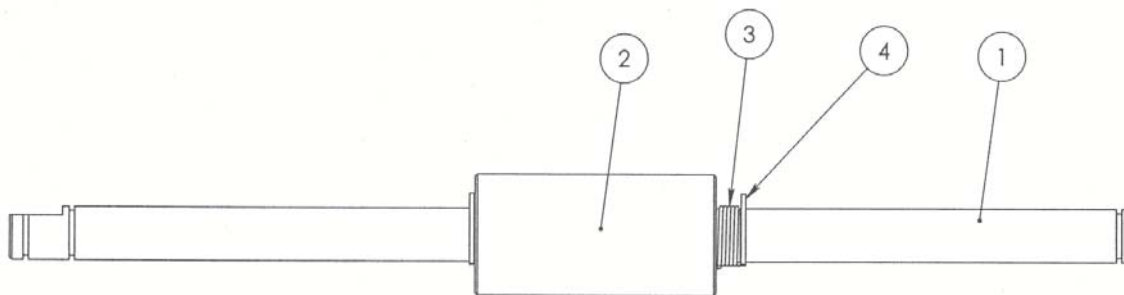

Martin Yale P7200 Paper Folding Machine

Parts List

Provided By

MyBinding.com®
When Image Matters.

Premier

P7200 Parts List (All Units)

ITEM NO.	QTY.	PART #	DESCRIPTION
19	1	MRO720051	1st Fold Table Ass'y
20	1	MRO720052	2nd Fold Table Assembly
23	1	MRO720037	Right Cover (with switch)
24	1	MRO720069	O-Ring
25	1	MRO720038	Left Side Cover
26	1	MRO720058	Top Cover
34	1	MRO720011	Stack Tray Conn. Set
35	1	MRO720008	Power Switch
36	1	M-S045198	Power Transformer

ITEM NO.	QTY.	PART NO.	DESCRIPTION
1	2	MRO720091	STACK TRAY WIRE FORM
2	3		COVER, STABILIZER
3	3		BACK, STABILIZER
4	6		6-20x3/8 SELF TAPPING

ITEM NO.	QTY.	PART NO.	DESCRIPTION
1	1		SHAFT, FEED ROLL
2	1	MRO720085	FEED TIRE ASSEMBLY
3	1	MRO720082	CLUTCH SPRING
4	2		E-CLIP, 12 MM