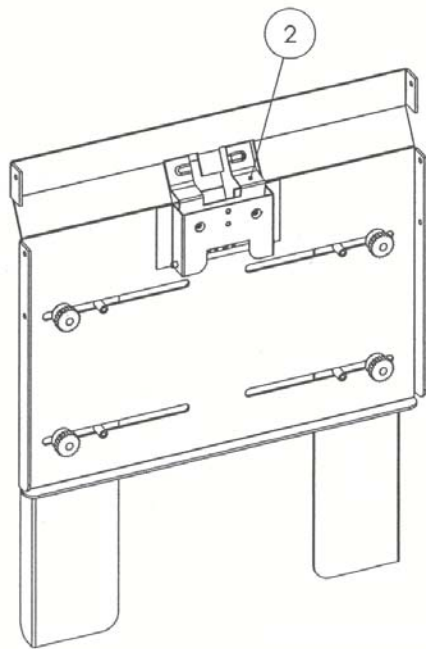

Martin Yale P7200 Paper Folding Machine

Parts List

Provided By

MyBinding.com®
When Image Matters.

Premier

P7200 Parts List (All Units)

ITEM NO.	QTY.	PART #	DESCRIPTION
19	1	MRO720051	1st Fold Table Ass'y
20	1	MRO720052	2nd Fold Table Assembly
23	1	MRO720037	Right Cover (with switch)
24	1	MRO720069	O-Ring
25	1	MRO720038	Left Side Cover
26	1	MRO720058	Top Cover
34	1	MRO720011	Stack Tray Conn. Set
35	1	MRO720008	Power Switch
36	1	M-S045198	Power Transformer

ITEM NO.	QTY.	PART NO.	DESCRIPTION
1	2	MRO720091	STACK TRAY WIRE FORM
2	3		COVER, STABILIZER
3	3		BACK, STABILIZER
4	6		6-20x3/8 SELF TAPPING

ITEM NO.	QTY.	PART NO.	DESCRIPTION
1	1		SHAFT, FEED ROLL
2	1	MRO720085	FEED TIRE ASSEMBLY
3	1	MRO720082	CLUTCH SPRING
4	2		E-CLIP, 12 MM

ITEM NO.	QTY.	PART NO.	DESCRIPTION
1	1		ASSEMBLY, FEED TABLE
2	1		BRACKET, SEPARATOR
4	2	MRO720020	RETARDER BUTTON
5	1	MRO720009	PAPER GUIDE SET, COMPLETE
6	2	MRO720097	COMP SPRING
8	1	MRO720024	PAPER LIFT SPRING

ITEM NO.	QTY.	PART NO.	DESCRIPTION
1	1		1st FOLD TABLE
2	1	MRO720055	PAPER STOP BRACKET
3	1	MRO720056	PAPER STOP LOCK BAR
4	2	MRO720005	PAPER STOP KNOB

ITEM NO.	QTY.	PART NO.	DESCRIPTION
1	1		2nd FOLD TABLE
2	1	MRO720055	PAPER STOP BRACKET
3	1	MRO720056	PAPER STOP LOCK BAR
4	2	MRO720005	PAPER STOP KNOB