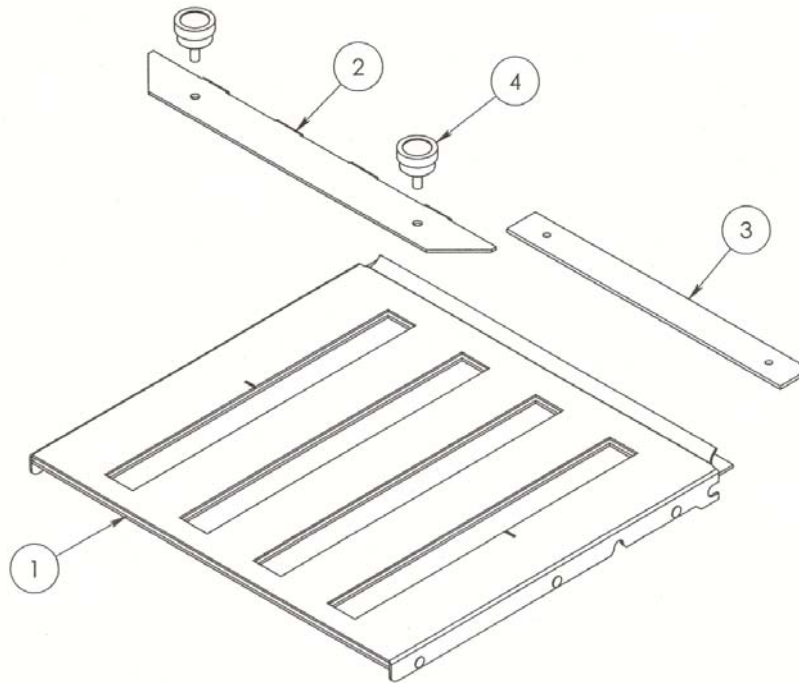

Martin Yale P7200 Paper Folding Machine

Parts List

Provided By

MyBinding.com®
When Image Matters.

Premier

P7200 Parts List (All Units)

ITEM NO.	QTY.	PART #	DESCRIPTION
19	1	MRO720051	1st Fold Table Ass'y
20	1	MRO720052	2nd Fold Table Assembly
23	1	MRO720037	Right Cover (with switch)
24	1	MRO720069	O-Ring
25	1	MRO720038	Left Side Cover
26	1	MRO720058	Top Cover
34	1	MRO720011	Stack Tray Conn. Set
35	1	MRO720008	Power Switch
36	1	M-S045198	Power Transformer

ITEM NO.	QTY.	PART NO.	DESCRIPTION
1	2	MRO720091	STACK TRAY WIRE FORM
2	3		COVER, STABILIZER
3	3		BACK, STABILIZER
4	6		6-20x3/8 SELF TAPPING

ITEM NO.	QTY.	PART NO.	DESCRIPTION
1	1		SHAFT, FEED ROLL
2	1	MRO720085	FEED TIRE ASSEMBLY
3	1	MRO720082	CLUTCH SPRING
4	2		E-CLIP, 12 MM

ITEM NO.	QTY.	PART NO.	DESCRIPTION
1	1		ASSEMBLY, FEED TABLE
2	1		BRACKET, SEPARATOR
4	2	MRO720020	RETARDER BUTTON
5	1	MRO720009	PAPER GUIDE SET, COMPLETE
6	2	MRO720097	COMP SPRING
8	1	MRO720024	PAPER LIFT SPRING

ITEM NO.	QTY.	PART NO.	DESCRIPTION
1	1		1st FOLD TABLE
2	1	MRO720055	PAPER STOP BRACKET
3	1	MRO720056	PAPER STOP LOCK BAR
4	2	MRO720005	PAPER STOP KNOB

ITEM NO.	QTY.	PART NO.	DESCRIPTION
1	1		2nd FOLD TABLE
2	1	MRO720055	PAPER STOP BRACKET
3	1	MRO720056	PAPER STOP LOCK BAR
4	2	MRO720005	PAPER STOP KNOB