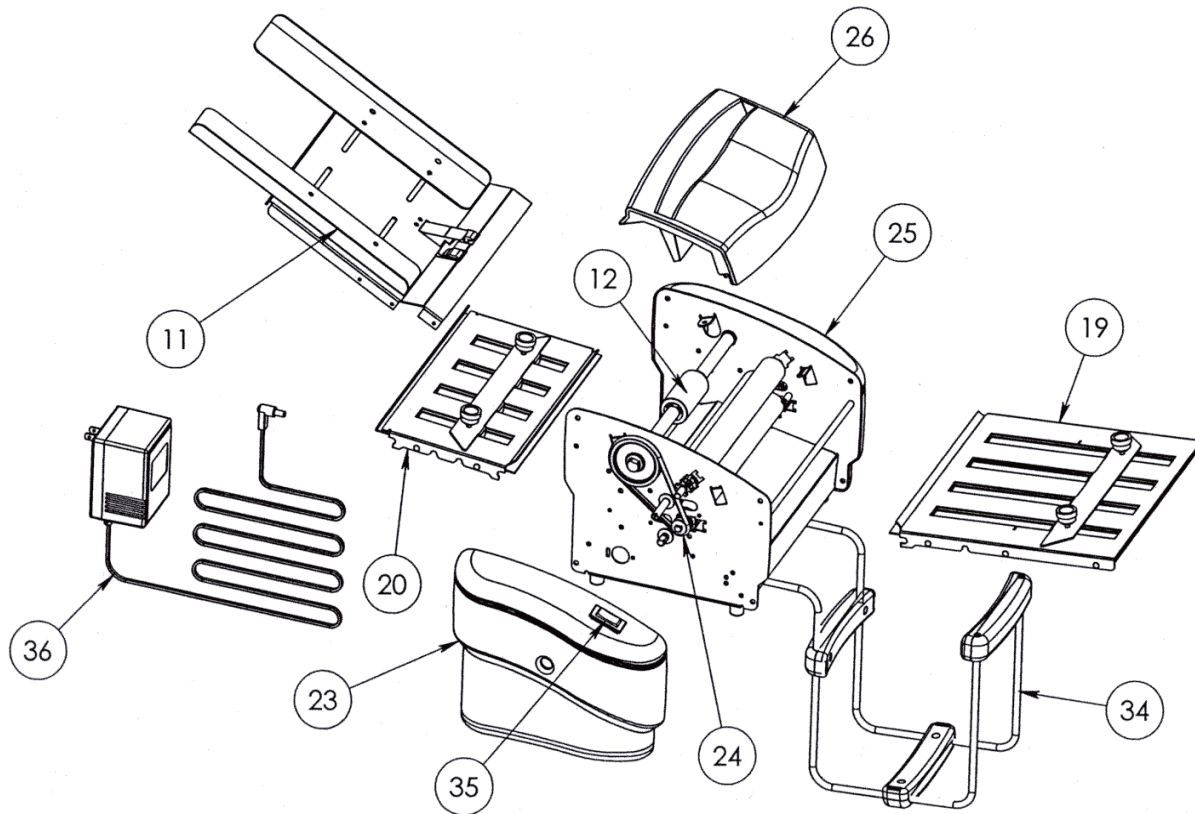

Martin Yale P7200 Paper Folding Machine

Parts List

Provided By

MyBinding.com®
When Image Matters.

Premier

P7200 Parts List (All Units)

ITEM NO.	QTY.	PART #	DESCRIPTION
19	1	MRO720051	1st Fold Table Ass'y
20	1	MRO720052	2nd Fold Table Assembly
23	1	MRO720037	Right Cover (with switch)
24	1	MRO720069	O-Ring
25	1	MRO720038	Left Side Cover
26	1	MRO720058	Top Cover
34	1	MRO720011	Stack Tray Conn. Set
35	1	MRO720008	Power Switch
36	1	M-S045198	Power Transformer

ITEM NO.	QTY.	PART NO.	DESCRIPTION
1	2	MRO720091	STACK TRAY WIRE FORM
2	3		COVER, STABILIZER
3	3		BACK, STABILIZER
4	6		6-20x3/8 SELF TAPPING

ITEM NO.	QTY.	PART NO.	DESCRIPTION
1	1		SHAFT, FEED ROLL
2	1	MRO720085	FEED TIRE ASSEMBLY
3	1	MRO720082	CLUTCH SPRING
4	2		E-CLIP, 12 MM

ITEM NO.	QTY.	PART NO.	DESCRIPTION
1	1		ASSEMBLY, FEED TABLE
2	1		BRACKET, SEPARATOR
4	2	MRO720020	RETARDER BUTTON
5	1	MRO720009	PAPER GUIDE SET, COMPLETE
6	2	MRO720097	COMP SPRING
8	1	MRO720024	PAPER LIFT SPRING

ITEM NO.	QTY.	PART NO.	DESCRIPTION
1	1		1st FOLD TABLE
2	1	MRO720055	PAPER STOP BRACKET
3	1	MRO720056	PAPER STOP LOCK BAR
4	2	MRO720005	PAPER STOP KNOB

ITEM NO.	QTY.	PART NO.	DESCRIPTION
1	1		2nd FOLD TABLE
2	1	MRO720055	PAPER STOP BRACKET
3	1	MRO720056	PAPER STOP LOCK BAR
4	2	MRO720005	PAPER STOP KNOB