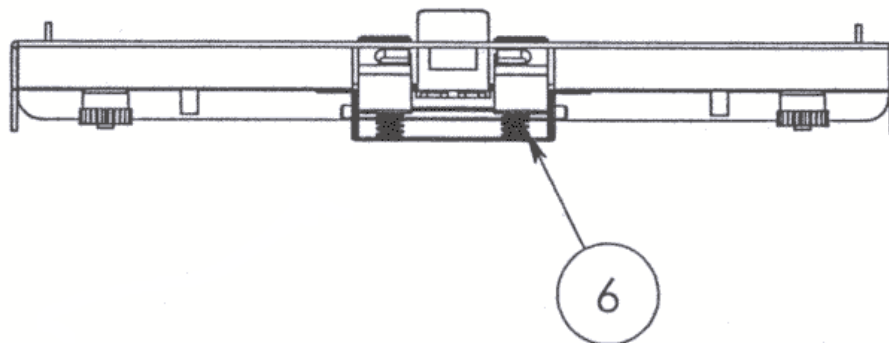

Martin Yale P7200 Paper Folding Machine

Parts List

Provided By

MyBinding.com®
When Image Matters.

Premier

P7200 Parts List (All Units)

ITEM NO.	QTY.	PART #	DESCRIPTION
19	1	MRO720051	1st Fold Table Ass'y
20	1	MRO720052	2nd Fold Table Assembly
23	1	MRO720037	Right Cover (with switch)
24	1	MRO720069	O-Ring
25	1	MRO720038	Left Side Cover
26	1	MRO720058	Top Cover
34	1	MRO720011	Stack Tray Conn. Set
35	1	MRO720008	Power Switch
36	1	M-S045198	Power Transformer

ITEM NO.	QTY.	PART NO.	DESCRIPTION
1	2	MRO720091	STACK TRAY WIRE FORM
2	3		COVER, STABILIZER
3	3		BACK, STABILIZER
4	6		6-20x3/8 SELF TAPPING

ITEM NO.	QTY.	PART NO.	DESCRIPTION
1	1		SHAFT, FEED ROLL
2	1	MRO720085	FEED TIRE ASSEMBLY
3	1	MRO720082	CLUTCH SPRING
4	2		E-CLIP, 12 MM

ITEM NO.	QTY.	PART NO.	DESCRIPTION
1	1		ASSEMBLY, FEED TABLE
2	1		BRACKET, SEPARATOR
4	2	MRO720020	RETARDER BUTTON
5	1	MRO720009	PAPER GUIDE SET, COMPLETE
6	2	MRO720097	COMP SPRING
8	1	MRO720024	PAPER LIFT SPRING