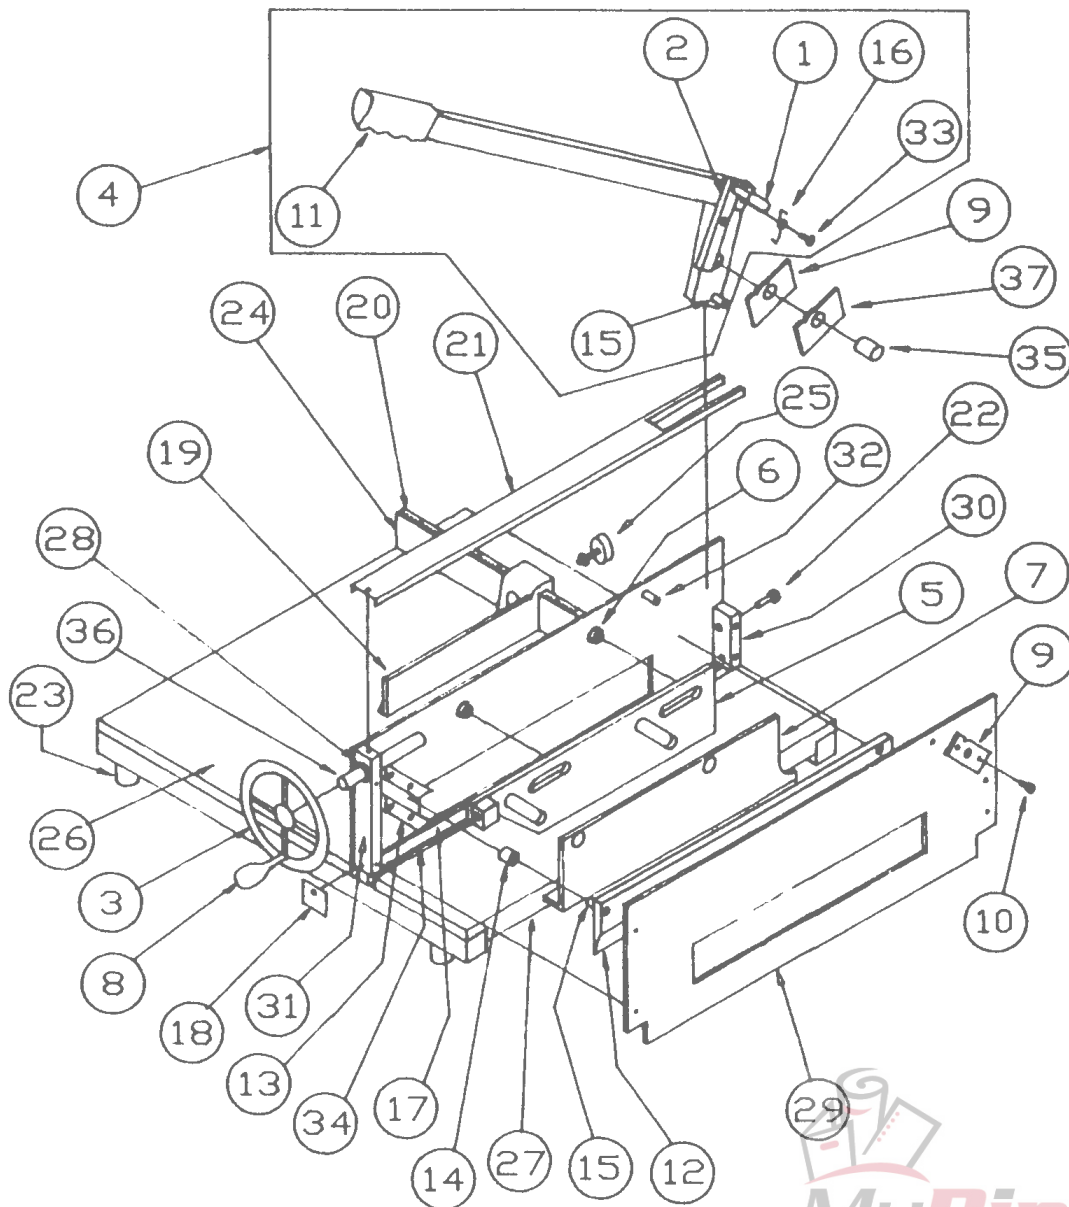

Martin Yale 7000E Guillotine Cutter

Parts List

Provided By

MyBinding.com®
When Image Matters.

7000E Parts List

<u>Key</u>	<u>Description</u>	<u>Part No.</u>
1	Safety Pin	M-S043046
2	Safety Arm	M-O007019
3	Clamp Handle	M-S042004
4	Handle Assembly	WRA007053
5	Clamp Mount Plate	W-A007005
6	Roller	M-O007018
6A	Pin	M-O007048
7	Paper Clamp	WRA007006
8	Spin Knob	M-S042005
9	Blade Leveling Screw Plate	W-O007022
10	Blade Leveling Screw	M-S003039
11	Handle Grip	M-S043012
12	Blade	WRA007007
13	Blade Cam Blocks	M-O007012
14	Blade Cam Roller	M-O007016
15	Pin – Blade & Handle	M-S018014
16	Safety Top Spring	M-O007055
17	Cutting Stick	M-O007034
18	Stick Retainer (2)	W-O007027
19	Back Gauge	W-O007042
20	Ruler	M-O007032
21	Cover	W-A007015
22	Blade Adjustment Screw	M-S002052
22	Blade Adjustment Nut	M-S007019
23	Feet (4)	M-S030003
24	Paper Side Rail	W-O007028
25	Thumb Screw	M-S032041
25	Pal Nut	M-S007111
26	Wood Top – Front	M-O007024
27	Wood Top – Back	M-O007025
28	Oilite Washer	M-S008041
29	Front Plate	W-O007001
30	Left Spacer	M-O007011

<u>Key</u>	<u>Description</u>	<u>Part No.</u>
31	Right Spacer	M-O007010
32	Spacer	M-O007039
33	10-32 X 5/8" Phillips Head Screw	M-S001157
34	Spacer Bar (2)	W-O007004
35	Dowell Pin	M-S018015
36	Adjustment Screw	M-O007013
37	Safety Plate – Tapped	W-O007050