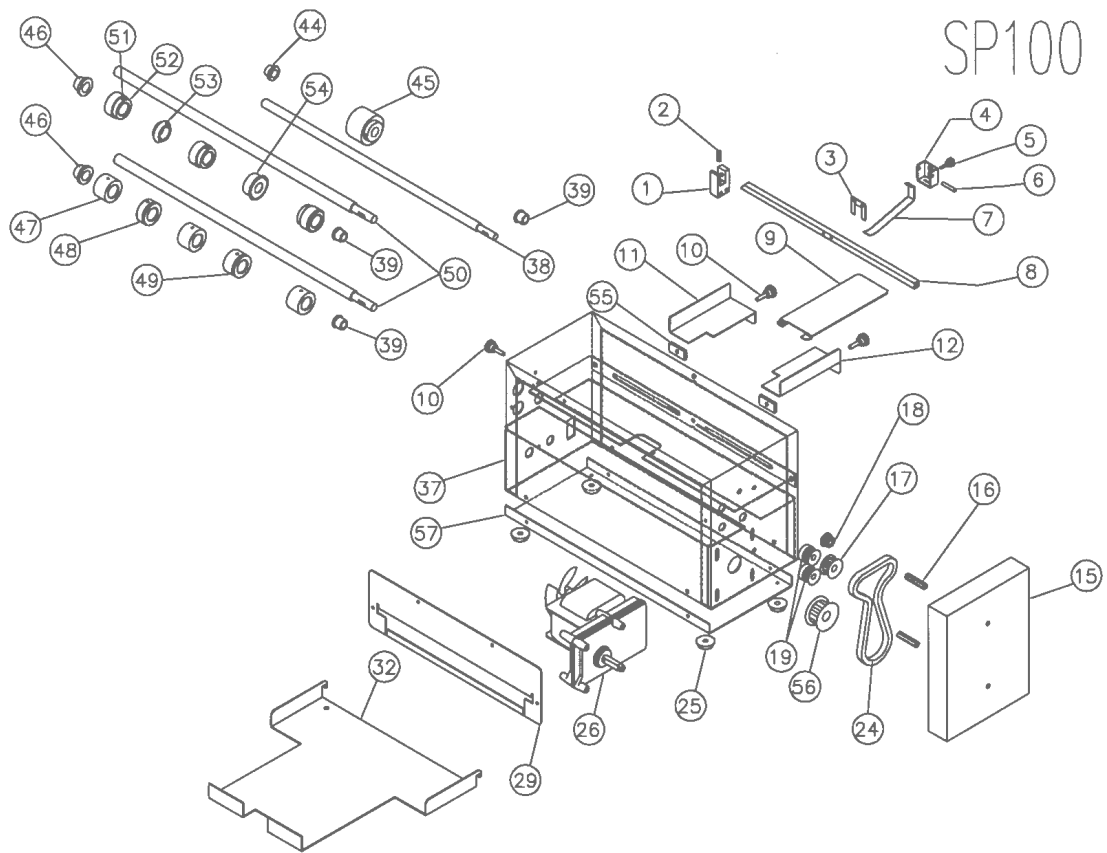

<u>Item Number</u>	<u>Part Number</u>	<u>Description of Part</u>
48.	M-O003082	Score Roller Back Up
49.	W-ODT1109	Groove Guide Roller
50.	W-ODT0018	Perf – Score Shaft
51.	M-O003080	Accessory Rubber
52.	M-O003079	Accessory Bushing
53.	M-O003083	Scoring Roller
54.	W-A03085D	Perf Roller
55.	W-ODT0107	Spacer
56.	M-S63751634	24T Pulley
57.	W-ODT0022	Base
58.	W-ODT0025	End Plate

BCS 410/412, SP100, BCS 104, BCS 210/212 Wiring Diagram

410/412

210/212

We Have it All...

MyBinding.com

When Image Matters.

Guaranteed Lowest Prices on an
Endless Selection of Binding Systems, Laminators,
Paper Shredders, Supplies and Accessories.