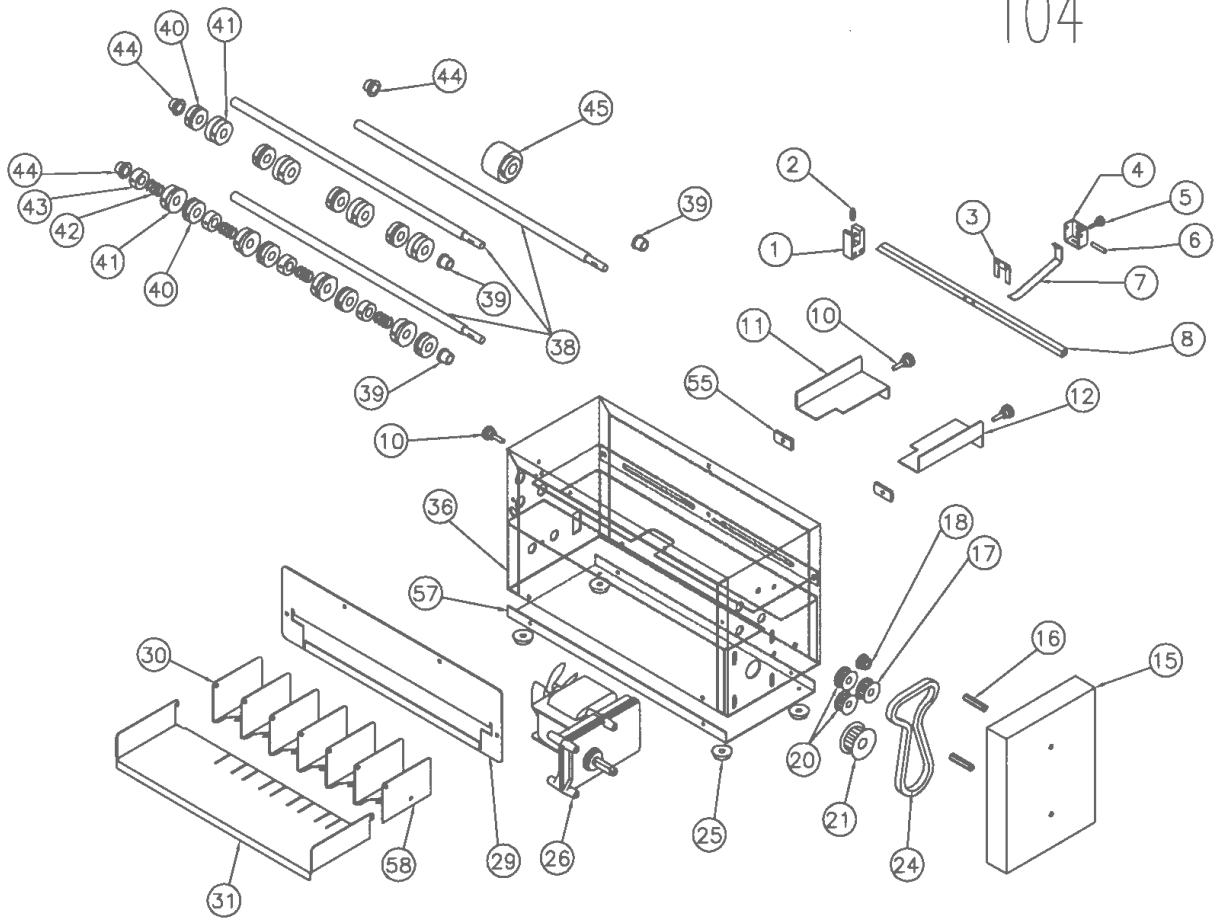

<u>Item Number</u>	<u>Part Number</u>	<u>Description of Part</u>
48.	M-O003082	Score Roller Back Up
49.	W-ODT1109	Groove Guide Roller
50.	W-ODT0018	Perf – Score Shaft
51.	M-O003080	Accessory Rubber
52.	M-O003079	Accessory Bushing
53.	M-O003083	Scoring Roller
54.	W-A03085D	Perf Roller
55.	W-ODT0107	Spacer
56.	M-S63751634	24T Pulley
57.	W-ODT0022	Base
58.	W-ODT0025	End Plate

BCS 410/412, SP100, BCS 104, BCS 210/212 Wiring Diagram

410/412

210/212

We Have it All...

MyBinding.com

When Image Matters.

Guaranteed Lowest Prices on an
Endless Selection of Binding Systems, Laminators,
Paper Shredders, Supplies and Accessories.